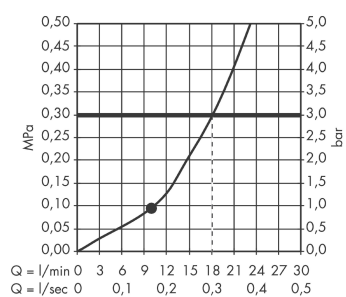

Raindance S

Overhead shower 240 1jet with shower arm

Surfaces: **Chrome** Article Number: **27474000**

Description

product features

- shower head size: 240 mm
- shower arm length: 390 mm
- ball-joint: overhead shower angle adjustable
- spray type: RainAir
- flow rate RainAir spray (at 0.3 MPa): 18 l/min
- material spray disc: metal
- installation: wall
- connection thread G ½
- connection dimension: DN15

Technology

Product image

Scale drawing

Flowchart

The consumption was measured in combination with the appropriate fittings (thermostat/mixer/ in-wall valve) to reflect actual application in practice.