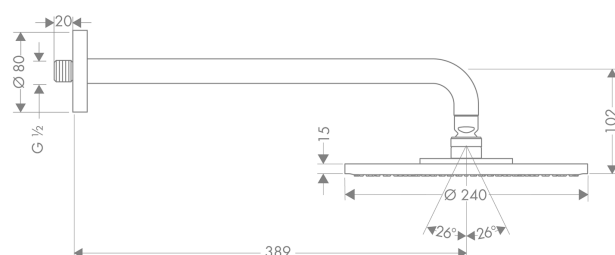

Raindance S

Overhead shower 240 1jet with shower arm

Surfaces: **Chrome** Article Number: **27474000**

Description

product features

- shower head size: 240 mm
- shower arm length: 390 mm
- ball-joint: overhead shower angle adjustable
- spray type: RainAir
- flow rate RainAir spray (at 0.3 MPa): 18 l/min
- material spray disc: metal
- installation: wall
- connection thread G ½
- connection dimension: DN15

Technology

Product image

Scale drawing

Flowchart

The consumption was measured in combination with the appropriate fittings (thermostat/mixer/ in-wall valve) to reflect actual application in practice.